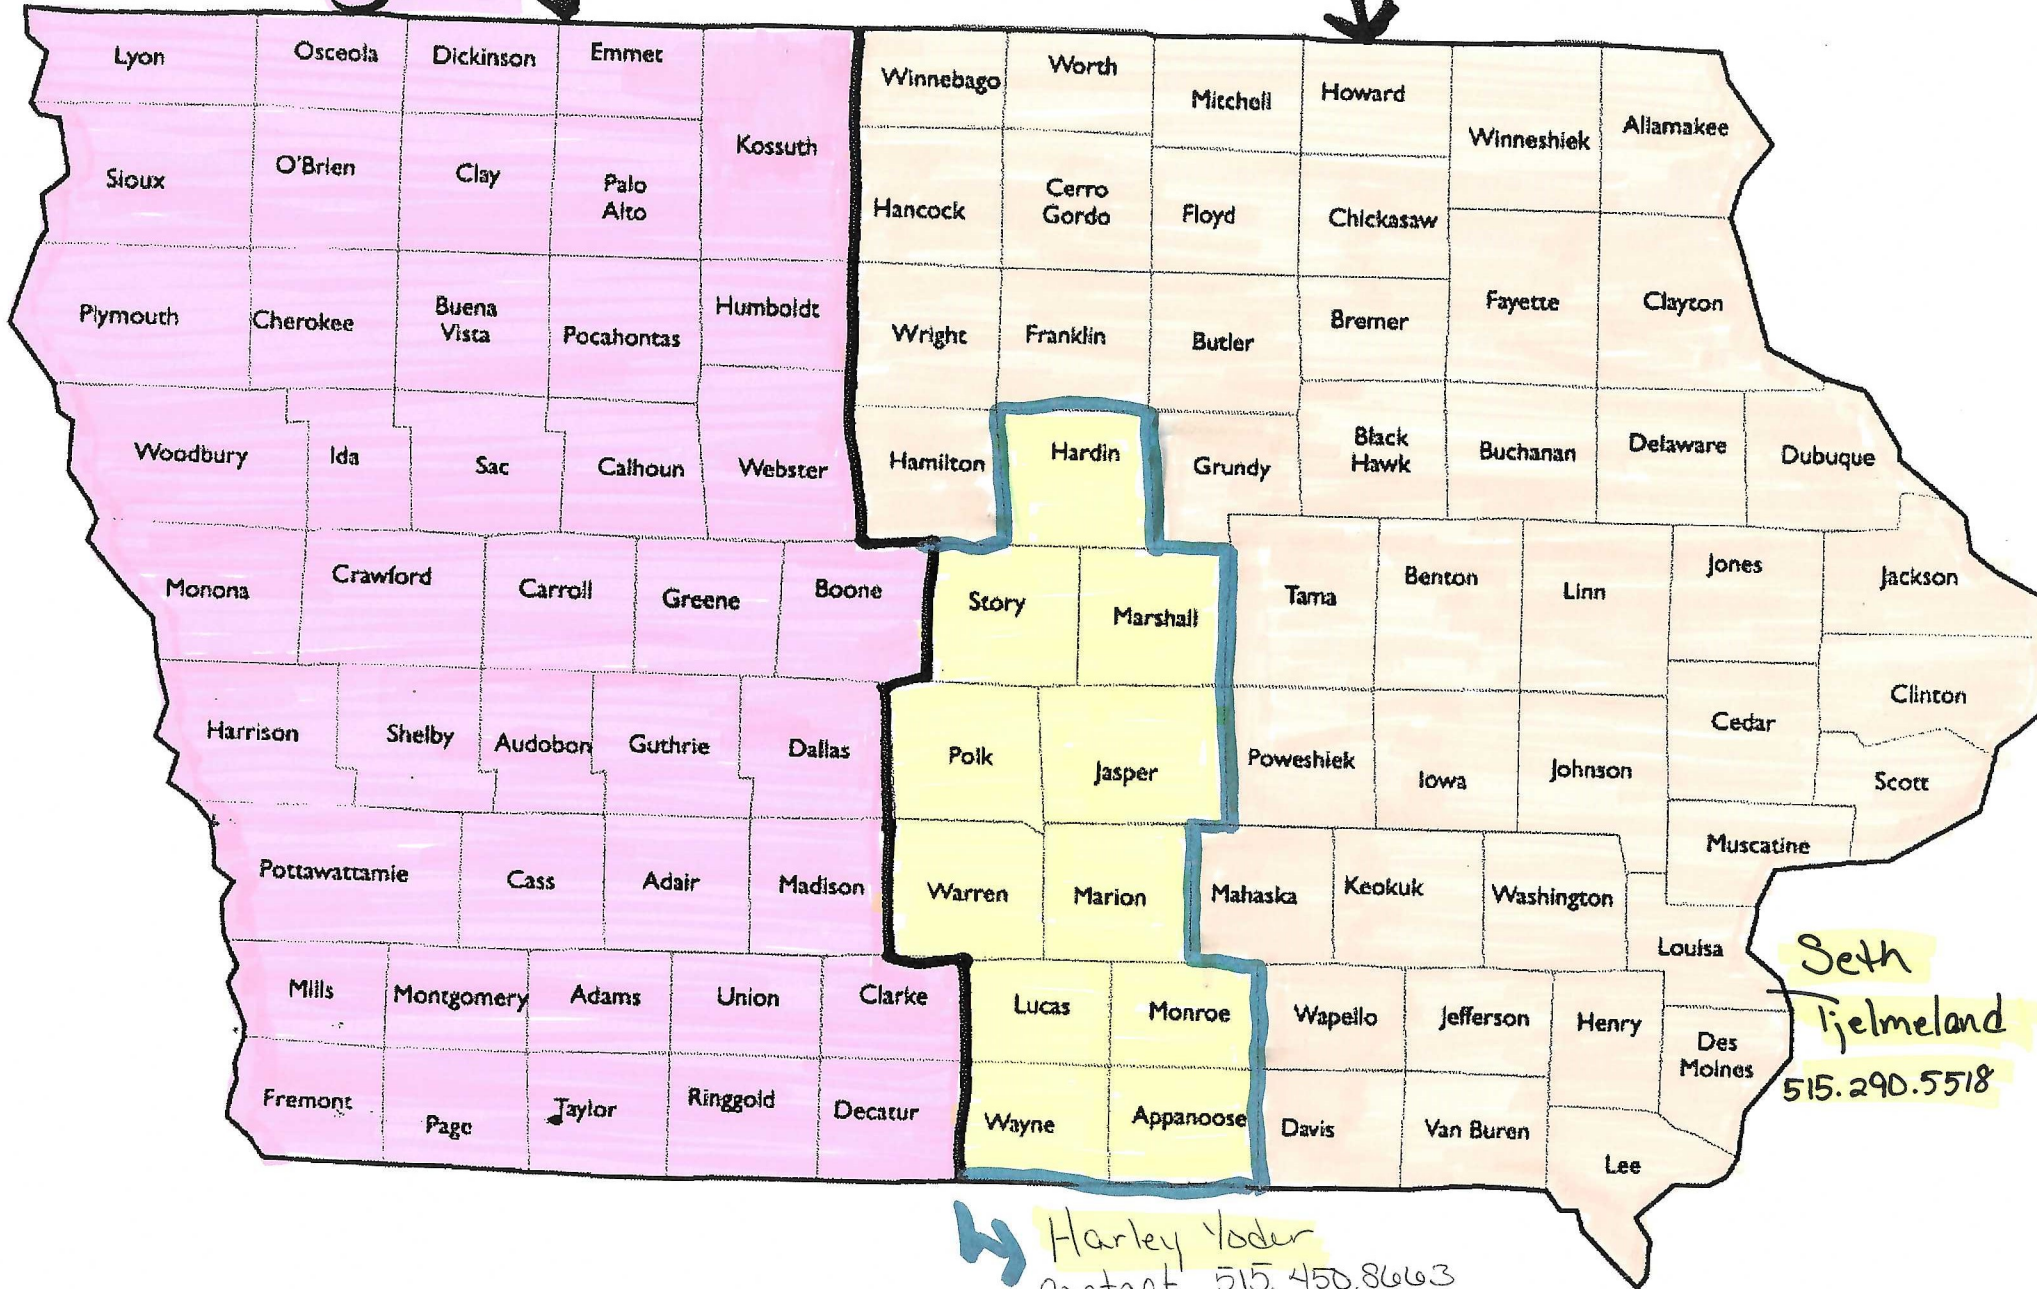

John ^{ph.} 712.660.1078

Garrett Brown 515.509.7979

Seth
Ijelmeland
515.290.5518

Harley Yoder
contact 515.450.8663